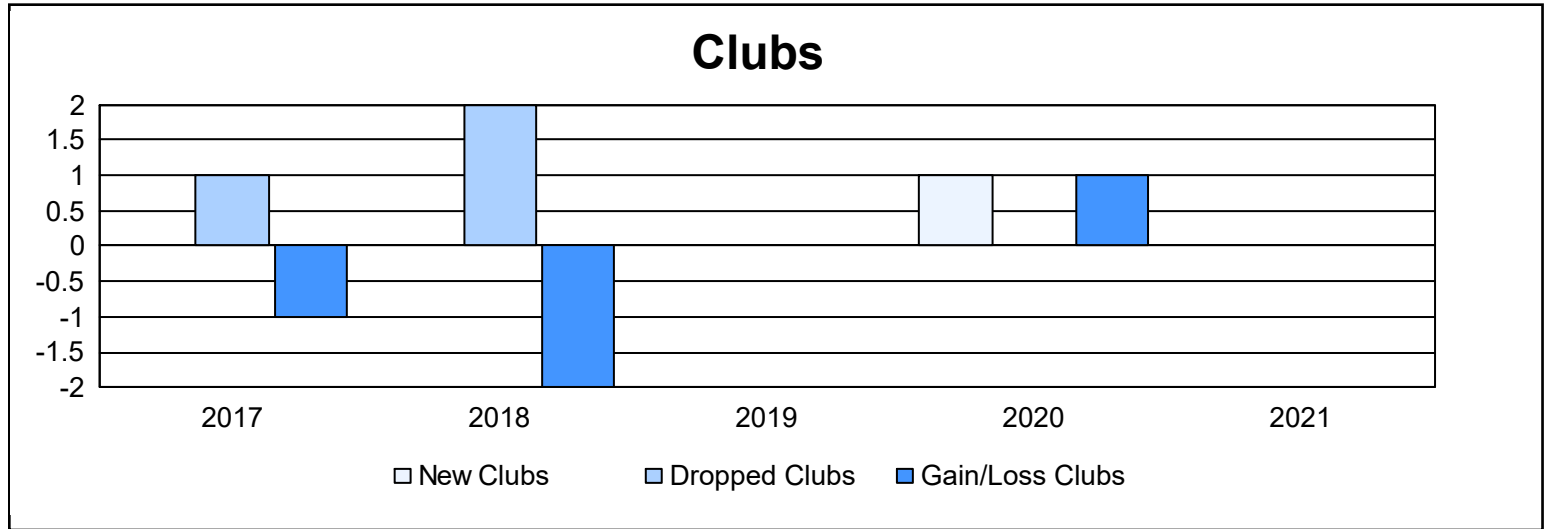

Year	New Clubs	Dropped Clubs	Gain/ Loss Clubs	New Members	Charter Members	Reinstate Members	Transfer Members	Total Member Added	Total Members Dropped	Gain/ Loss Members
2016-2017	0	1	-1	89	0	3	6	98	106	-8
2017-2018	0	2	-2	49	0	3	4	56	149	-93
2018-2019	0	0	0	75	0	1	1	77	83	-6
2019-2020	1	0	1	46	24	2	2	74	100	-26
2020-2021	0	0	0	38	0	3	0	41	105	-64
<b>Average</b>	<b>0</b>	<b>1</b>	<b>0</b>	<b>59</b>	<b>5</b>	<b>2</b>	<b>3</b>	<b>69</b>	<b>109</b>	<b>-39</b>

### Membership Composition June 2021 Cumulative