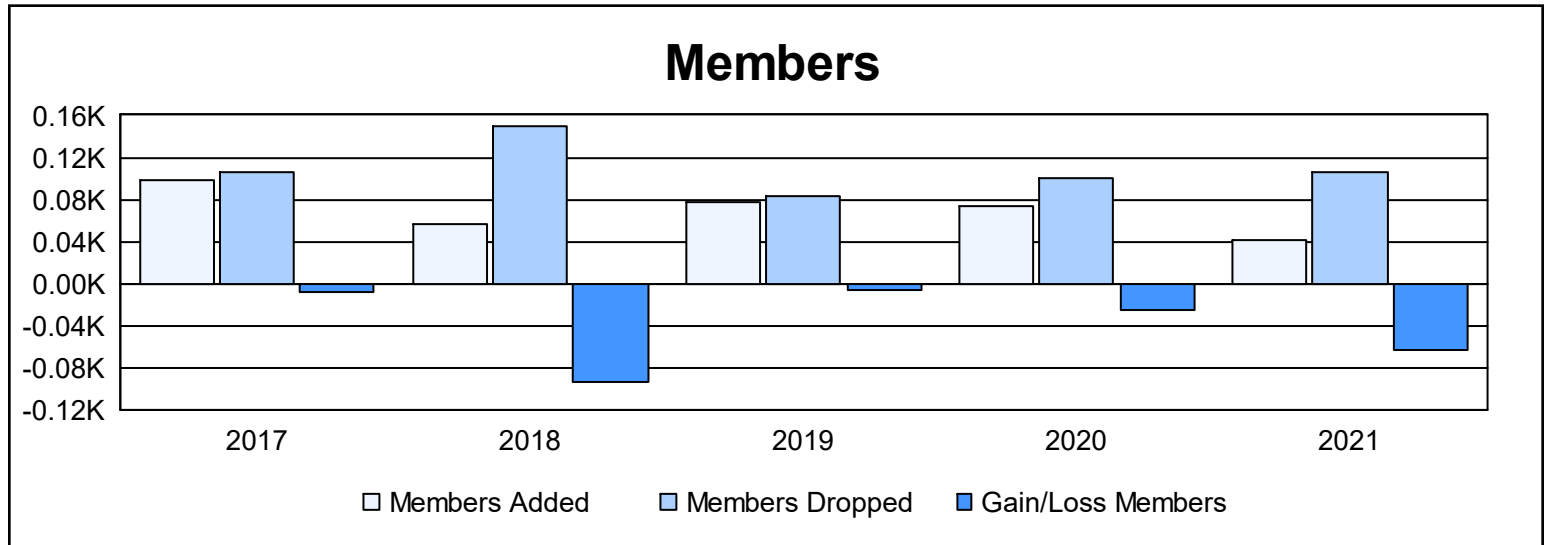

Year	New Clubs	Dropped Clubs	Gain/ Loss Clubs	New Members	Charter Members	Reinstate Members	Transfer Members	Total Member Added	Total Members Dropped	Gain/ Loss Members
2016-2017	0	1	-1	89	0	3	6	98	106	-8
2017-2018	0	2	-2	49	0	3	4	56	149	-93
2018-2019	0	0	0	75	0	1	1	77	83	-6
2019-2020	1	0	1	46	24	2	2	74	100	-26
2020-2021	0	0	0	38	0	3	0	41	105	-64
<b>Average</b>	<b>0</b>	<b>1</b>	<b>0</b>	<b>59</b>	<b>5</b>	<b>2</b>	<b>3</b>	<b>69</b>	<b>109</b>	<b>-39</b>

### Membership Composition June 2021 Cumulative